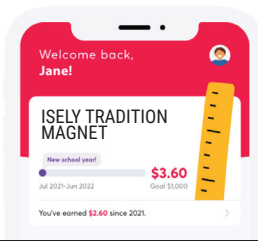

LEARN MORE: