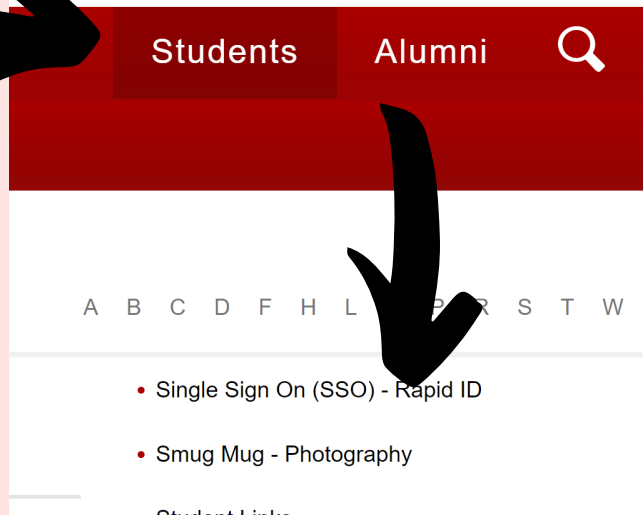

LOGGING INTO TEAMS

FLYING TOGETHER - FROM HOME OR ONSITE

STEP 1: GO TO THE HEIGHTS WEBSITE AND CLICK ON THE STUDENTS TAB. THEN, CLICK ON SINGLE SIGN ON.

STEP 2: LOGIN WITH STUDENT'S 6 DIGIT ID/PASSWORD

STEP 3: SCROLL DOWN AND CLICK ON TEAMS.