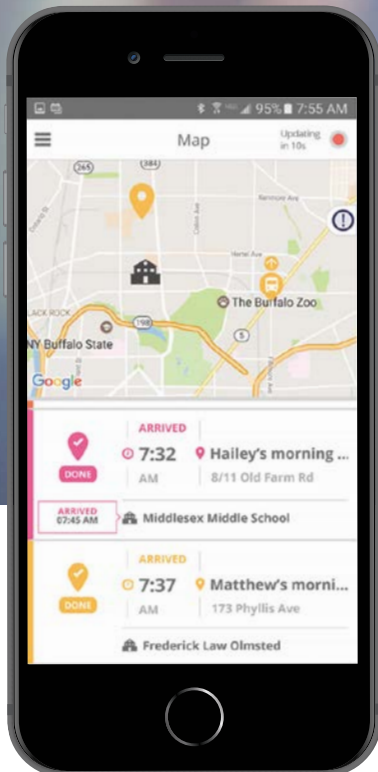

FirstView[®]

BE A PART OF YOUR STUDENT'S JOURNEY
TO SCHOOL. FROM SCHOOL. EVERY DAY.

BE A PART OF YOUR STUDENT'S JOURNEY TO SCHOOL. FROM SCHOOL. EVERY DAY.

Introducing FirstView® by First Student, the industry's most comprehensive and secure bus tracking and parent communication app. FirstView® helps you better manage your time during the hectic before- and after-school rush by putting your student's up-to-the-minute bus information in your hands. Easy to download, set up and use, FirstView® is packed with helpful features to give you peace of mind.

DISTRICT NOTIFICATIONS

You'll be the first to know about school delays by opting in to receive district messages regarding school issues.

IMMEDIATE BUS INFORMATION

No need to make phone calls. With FirstView®, you can track your student's bus in real-time to get an estimated arrival time at your stop. You'll also see when your student's bus arrives to and departs from school.

CUSTOMIZABLE ALERTS

You and your student can avoid a mad dash to the bus stop by setting up custom alerts for when the bus is a chosen distance or number of minutes away.

INDUSTRY'S BEST SECURITY

More secure than any other bus tracking tool on the market, FirstView® is password protected and integrates with your district's existing safety standards.