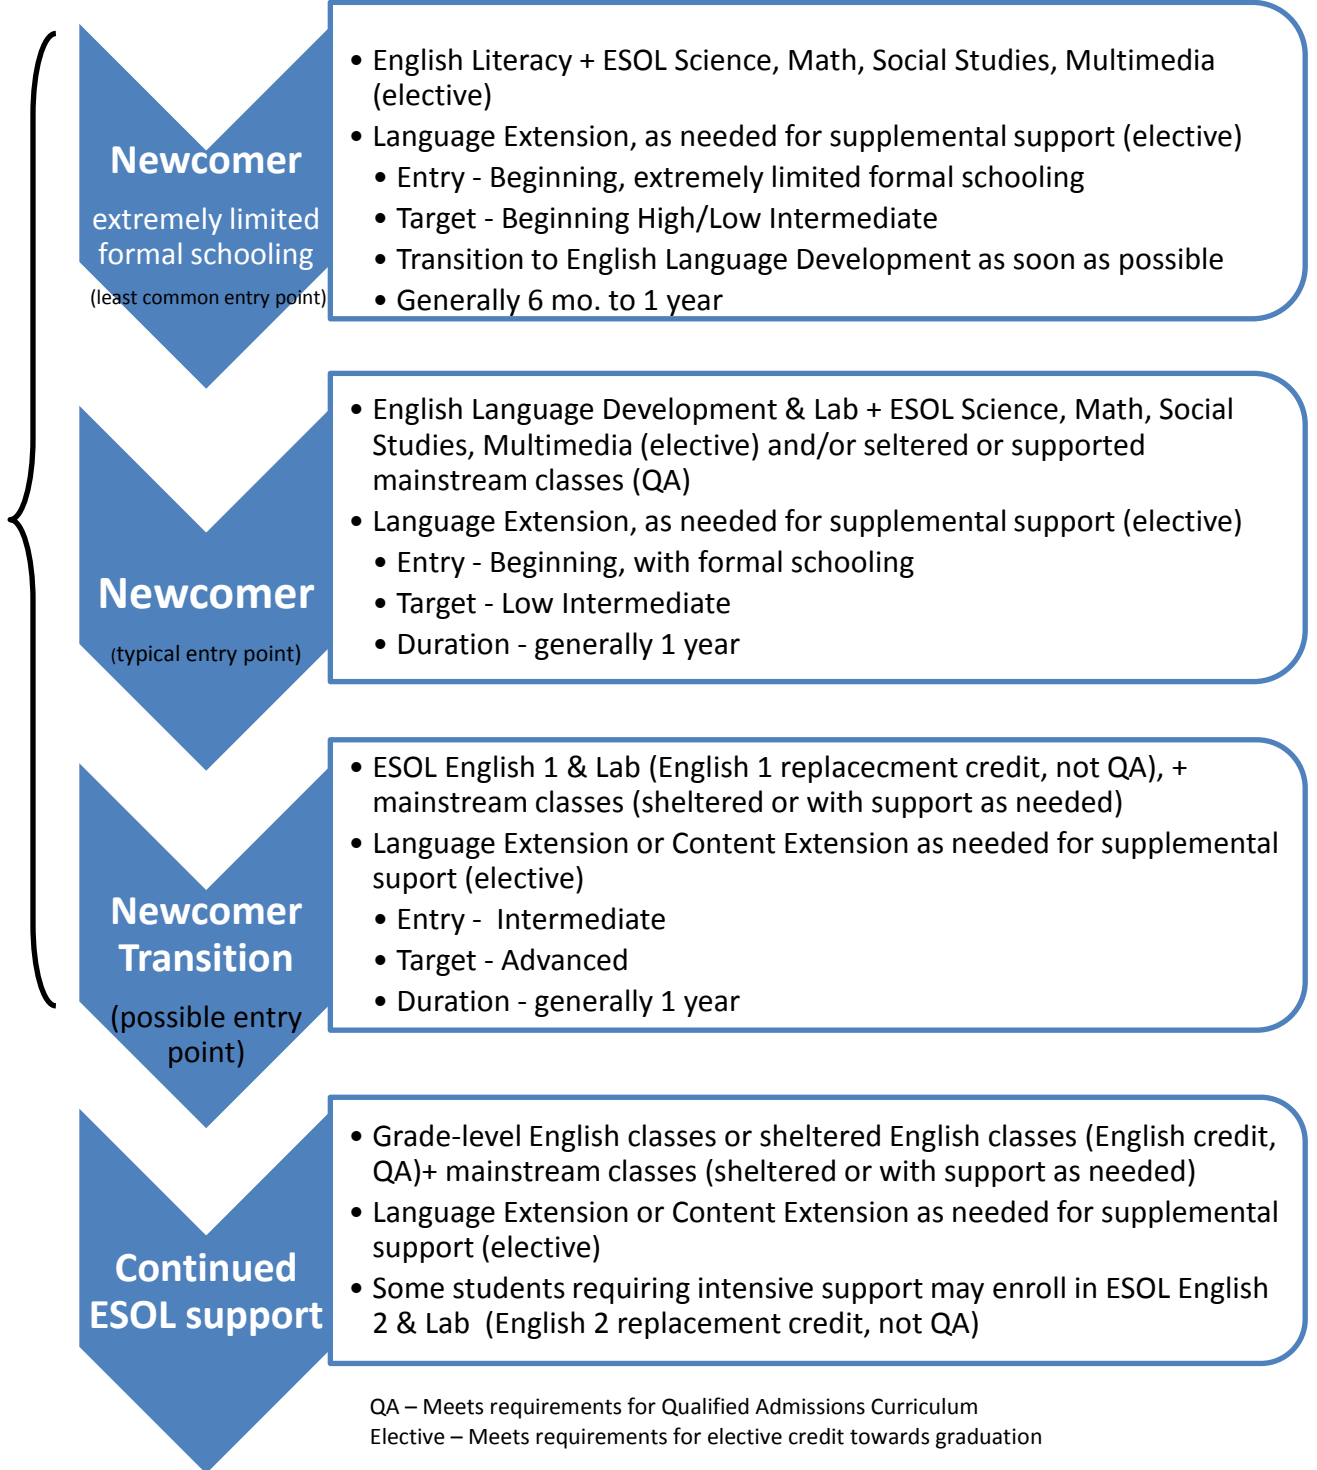

HIGH SCHOOL ESOL COURSE SEQUENCE

ELLs in US schools for generally 3 or less consecutive years. Students may enter or exit at any level depending on language proficiency and academic language need.

USD259,
ESOL Instructional Services
Alfred E. Morris
Administrative Center
201 N. Water
Wichita, KS 67202
316 973-4678

Tier 2, language or content support lab as needed

- Tier 2 Literacy Intervention (elective)
- ESOL Language Extension (elective)
- ESOL Content Extension (elective)
- ESL Literacy and/or ESL Numeracy

Tier 3, Intensive Intervention

- Tier 3 Literacy Intervention (elective)