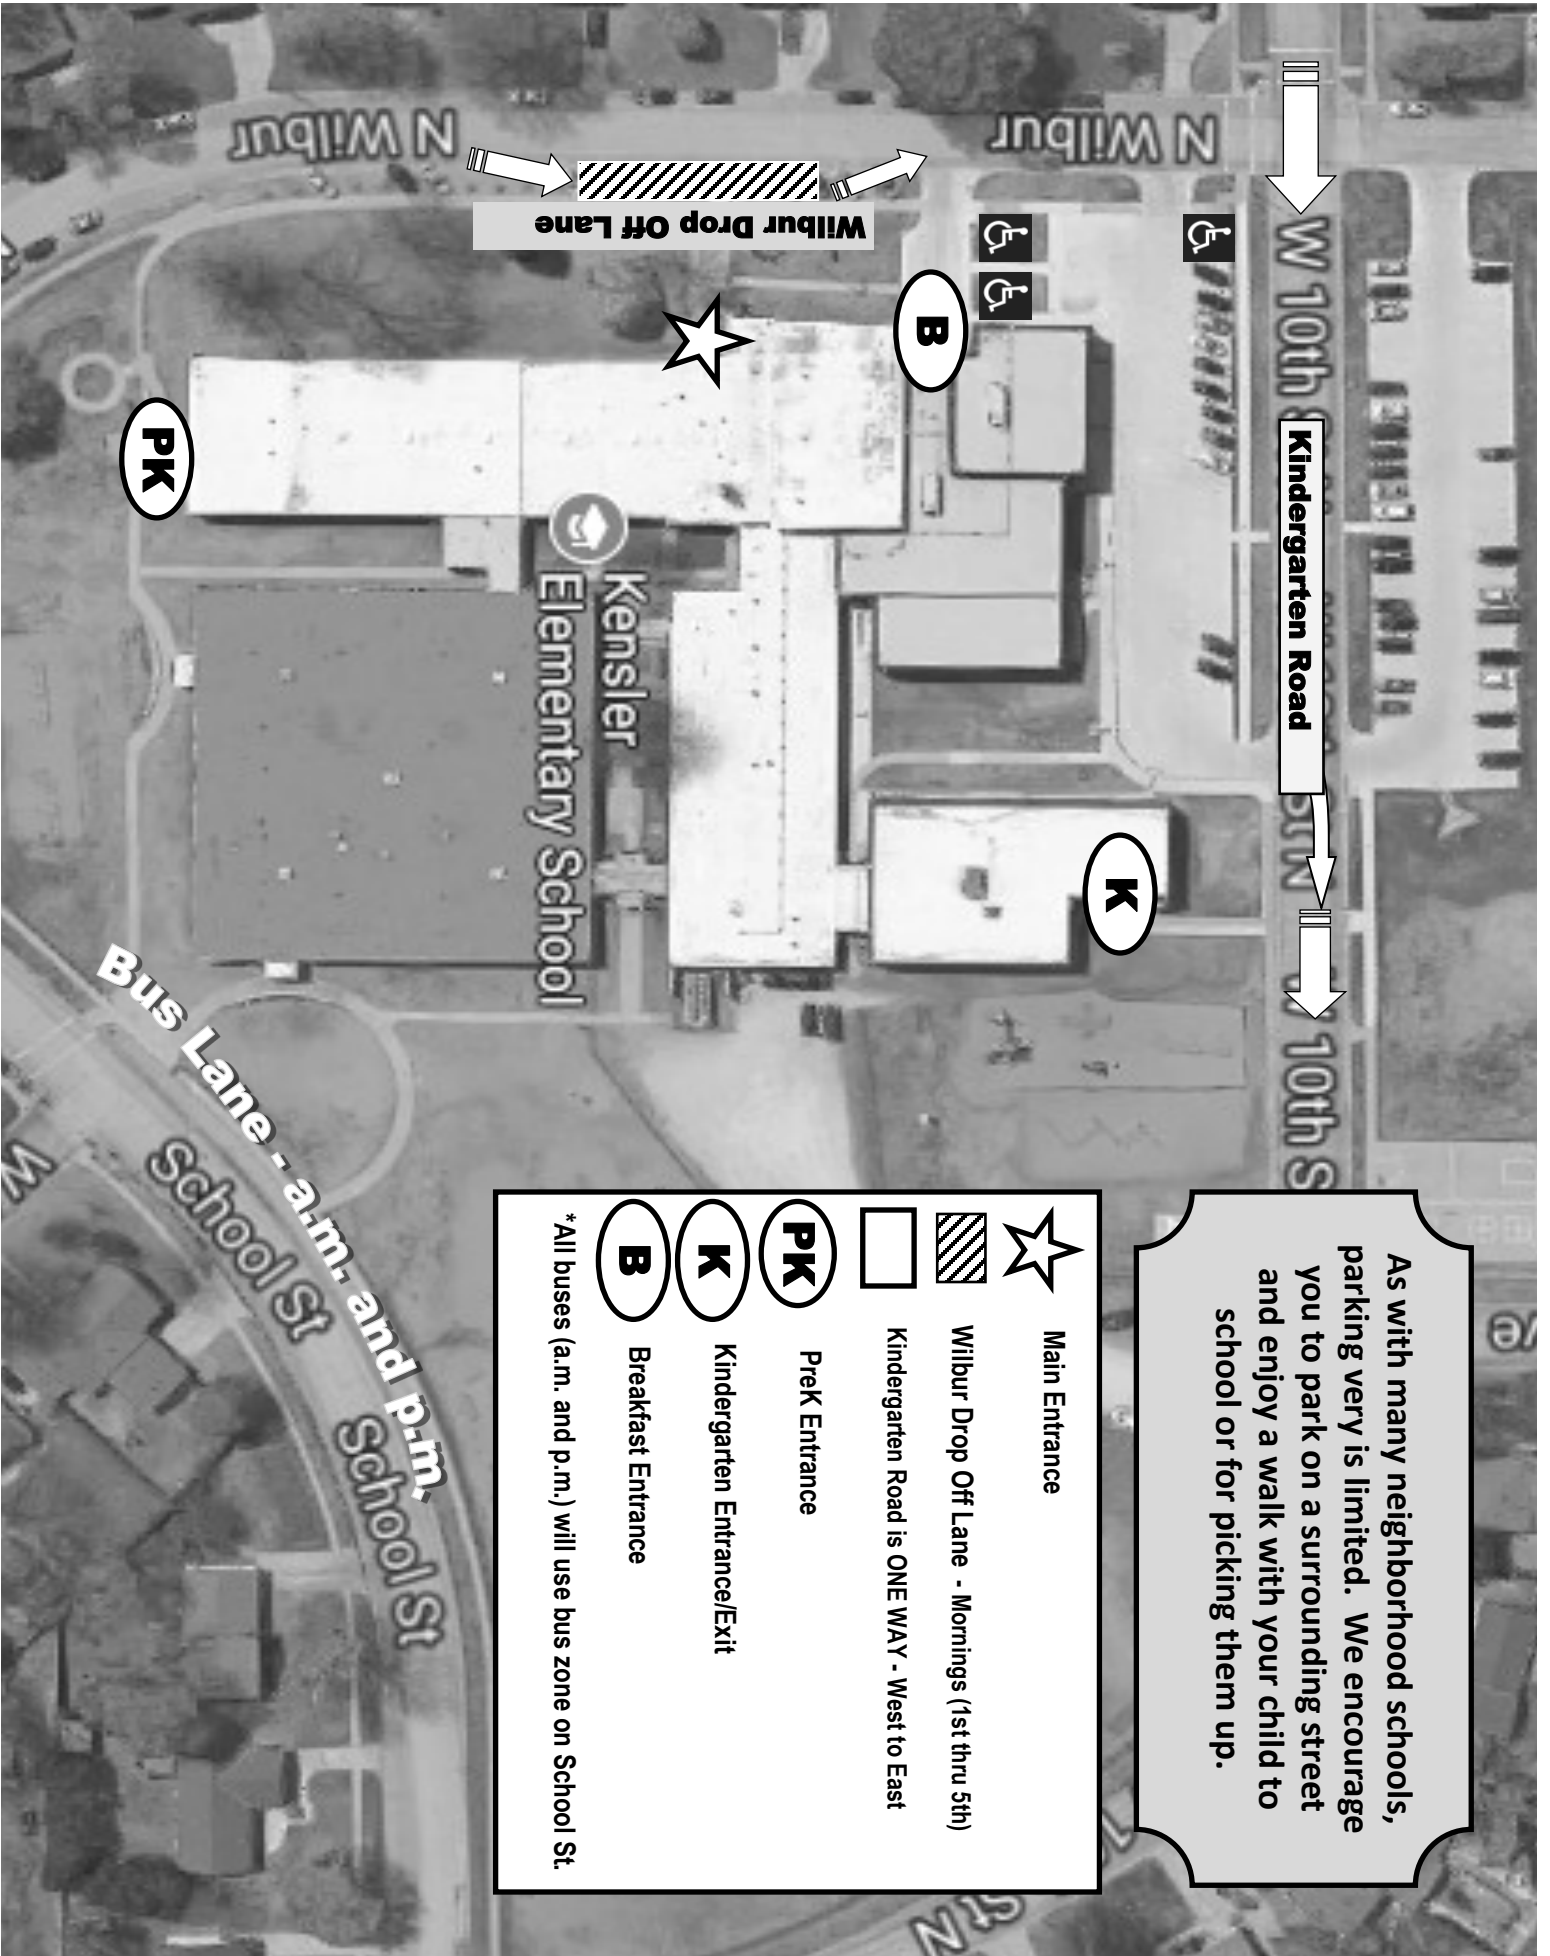

MORNING DROP-OFF

- **Car Riders and Walkers can use the Wilbur Drop Off Lane - in the front of the school**
 - The drop off zone will be clearly marked and cones in place. Staff and student leaders will be available to assist students.
 - Cars enter the lane from the south. STUDENTS MUST EXIT VEHICLES FROM THE CURB SIDE.
 - Students should not be dropped off from the opposite side of the street, causing them to cross traffic
 - No Parking in this zone. No double-parking.
- **Kindergarten Students (and their siblings) can use Kindergarten Road - located on the north-end of the building (10th street)**
 - This is a **ONE WAY** drop off zone
 - If you are walking your student into the building, park on the **LEFT** side of the street and enter the Kindergarten entrance (Door #8)
 - If you are dropping off your student, drop off from the **RIGHT** side of the street. **(Drop off on curb side only)**
- **PreK will continue to use their entrance on the southwest end of the building (Door #15)**
- **Bus Riders will be dropped off at the School Street Bus Lane**

**Kindergarten Road will be a ONE WAY road for picking up Kindergarten students only (and their siblings)*

**In the afternoon, the front door drop off lane will be for picking up 1st Grade students only*

As with many neighborhood schools, parking very is limited. We encourage you to park on a surrounding street and enjoy a walk with your child to school or for picking them up.

	Main Entrance
	Wilbur Drop Off Lane - Mornings (1st thru 5th)
	Kindergarten Road is ONE WAY - West to East
	PreK Entrance
	Kindergarten Entrance/Exit
	Breakfast Entrance

*All buses (a.m. and p.m.) will use bus zone on School St.

Kindergarten Road

Wilbur Drop Off Lane

Kensler Elementary School

PK

B

K

Bus Lane - a.m. and p.m.
School St