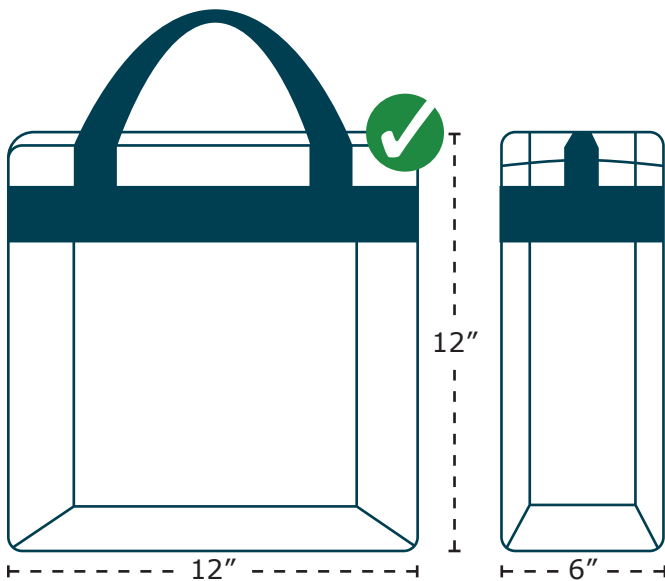

APPROVED ITEMS

CLEAR TOTE
MUST NOT EXCEED
12" X 12" X 6"

PLASTIC BAG
GALLON,
RE-SEALABLE, CLEAR

SMALL CLUTCH BAG
MUST NOT EXCEED
5.5" X 7.5"

PROHIBITED ITEMS

- Outside food or drink
- Weapons (firearms, knives, pepper spray, box cutters, etc.)
- Fireworks, flares
- Laser pointing devices
- Illegal substances (alcohol, drugs)
- Cigarettes, tobacco, e-cigs, vapes
- Noise making devices (air horns, bullhorns, cow bells, etc.)
- Skateboards, roller blades, hee-lies