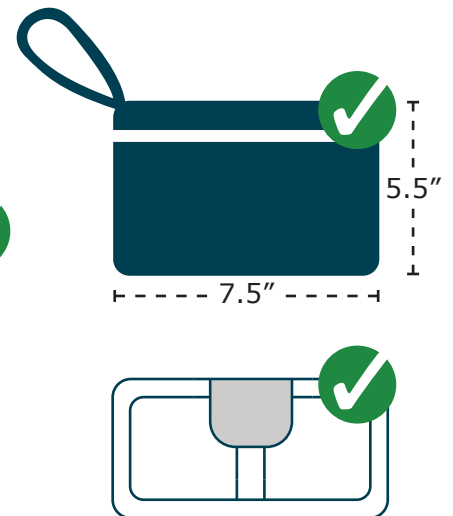

Clear Bag Policy

FOR SELECT SPORTING EVENTS

The Greater Wichita Athletic League has a Clear Bag Policy for varsity football games and all basketball games to enhance safety and security of guests and to help speed up the entry process.

APPROVED ITEMS

CLEAR TOTE
MUST NOT EXCEED
12" X 12" X 6"

PLASTIC BAG
GALLON,
RE-SEALABLE, CLEAR

SMALL CLUTCH BAG
MUST NOT EXCEED
5.5" X 7.5"

PROHIBITED ITEMS

- Outside food or drink
- Weapons (firearms, knives, pepper spray, box cutters, etc.)
- Fireworks, flares
- Laser pointing devices
- Illegal substances (alcohol, drugs)
- Cigarettes, tobacco, e-cigs, vapes
- Noise making devices (air horns, bullhorns, cow bells, etc.)
- Skateboards, roller blades, hee-lies