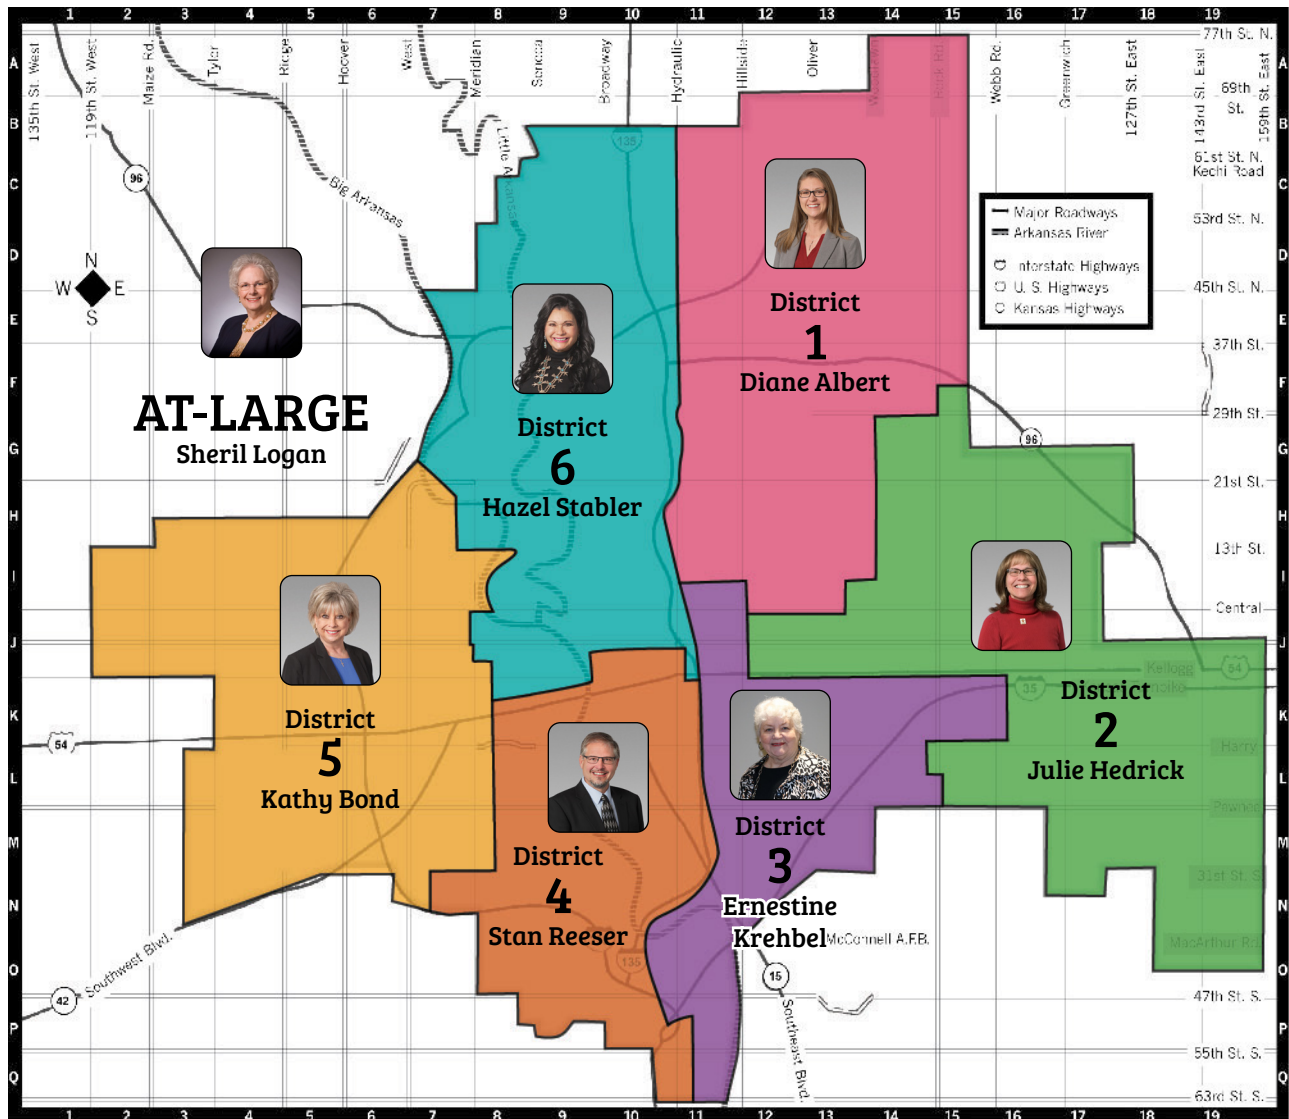

DISTRICT MAP BY BOARD MEMBER

AT-LARGE

Special Schools: Bryant Opportunity Academy, Dunlap Transition Program at Chisholm, Education Imagine Academy at the Joyce Focht ISC, Gateway Alternative Program, Greiffenstein-Wells Middle School, Juvenile Detention Facility, Chester I. Lewis Academic Learning Center, Wichita Alternative High School, Wichita Adult Learning Center, Levy Special Education Center, Little Early Childhood Center, Sowers Alternative High School, Wichita Learning Center at Towne East

1

Elementary: Adams, Buckner, Gammon, Isely, Jackson, Mueller, Spaght
K-8: Gordon Parks Academy
Middle: Brooks, Stucky
High: Heights, Northeast

2

Elementary: Beech, College Hill, Hyde, Minneha, Price-Harris, Seltzer
K-8: Christa McAuliffe Academy
Middle: Coleman, Robinson
High: Southeast

3

Elementary: Allen, Bostic, Caldwell, Clark, Colvin, Griffith, Jefferson, White
Middle: Curtis, Jardine, Mead
High: East

4

Elementary: Anderson, Cessna, Cleveland, Enders, Enterprise, Gardiner, Harry Street, Kelly, Linwood, Stanley, Woodman
Middle: Hamilton, Truesdell
High: South, West

5

Elementary: Benton, Black, Dodge, Kensler, Lawrence, McCollom, OK, Payne, Peterson
Middle: Hadley, Mayberry, Wilbur
High: Northwest

6

Elementary: Chisholm Trail, Cloud, Earhart, Franklin, Irving, L'Ouverture, McLean, Ortiz, Park, Pleasant Valley, Riverside, Washington, Woodland
K-8: Horace Mann
Middle: Allison, Marshall, Pleasant Valley
High: North

District 1
Diane Albert