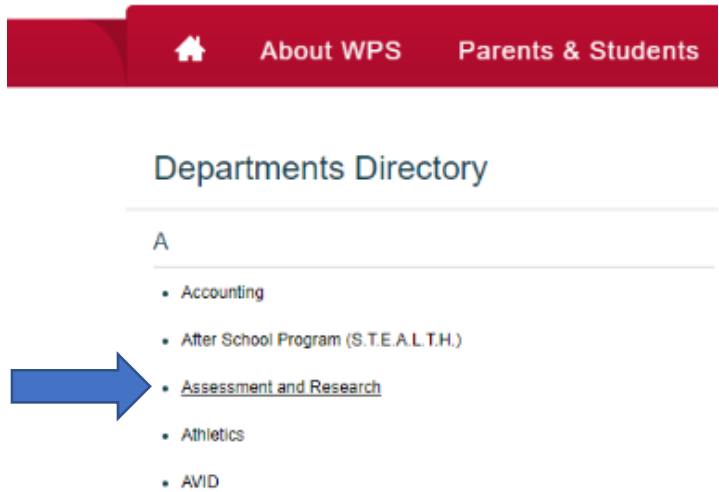

Power BI: Resources on the District Website

At the District Website, select Departments.

At Departments, select Assessment and Research

From the menu on the left, select Power BI Dashboards. Quick Reference Guides for specific and common task are in the center of the page. PowerPoints (PPTs) are on the right side of the page. Recent documents, such as Inservice Documents are found under the PowerPoints.