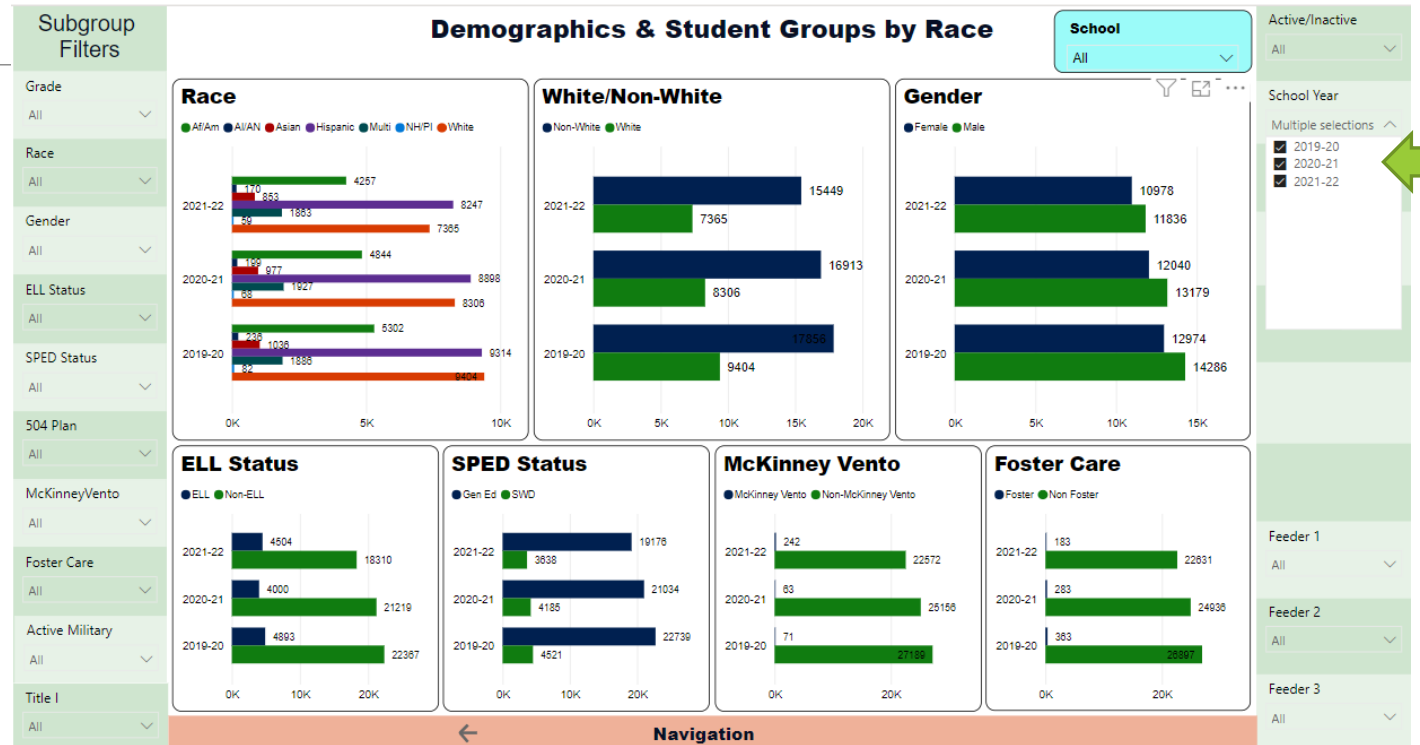

Demographics & Student Groups Trend

Step 1 - Choose Level

WPS Dashboards 

Elementary Level	Comparative Reports
Middle School Level	LRE Reports
High School Level	Online Registration
Surveys	ESSER

Step 2

- Links**
- [Assessments](#)
 - [Birthdays](#)
 - [Enrollment Counts](#)
 - [iObservation](#)
 - [New Students](#)
 - [Profiles](#)
 - [Reports](#)
 - [Special Assignment](#)
 - [Standards](#)

Step 3

Demographics

Step 4

Navigate back to the Dashboards landing page by click the WPS Dashboards tab at the top of the screen.